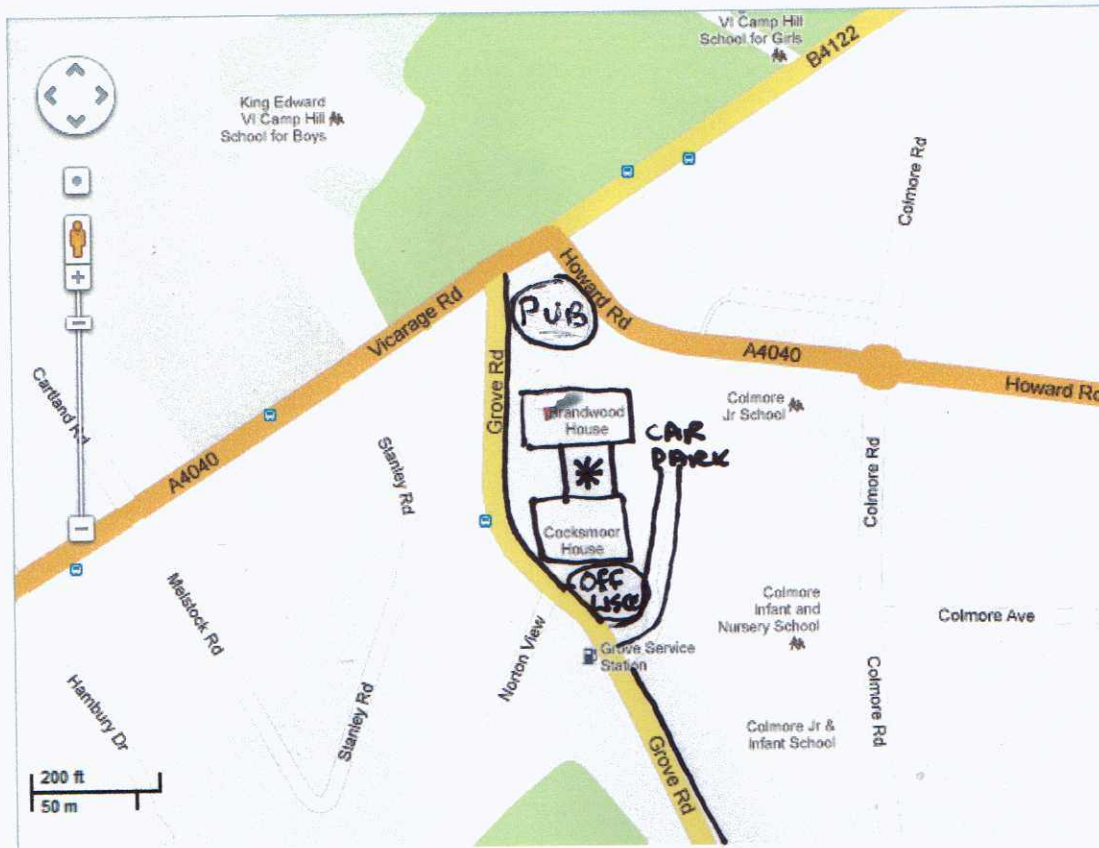

BRANDWOOD FORUM

GROVE ROAD, SOCIAL CLUB, B14 6SW

- VICARAGE ROAD
 - LEFT AFTER RED LION
 - LEFT ON SMALL SERVICE ROAD, (OFF LICENCE)
 - (BEFORE SCHOOL GATES)
 - SMALL PARKING AREA
 - COMMUNITY LOUNGE IN BETWEEN TWO BLOCKS *
- PLEASE RING KAREN 078 143 146 09